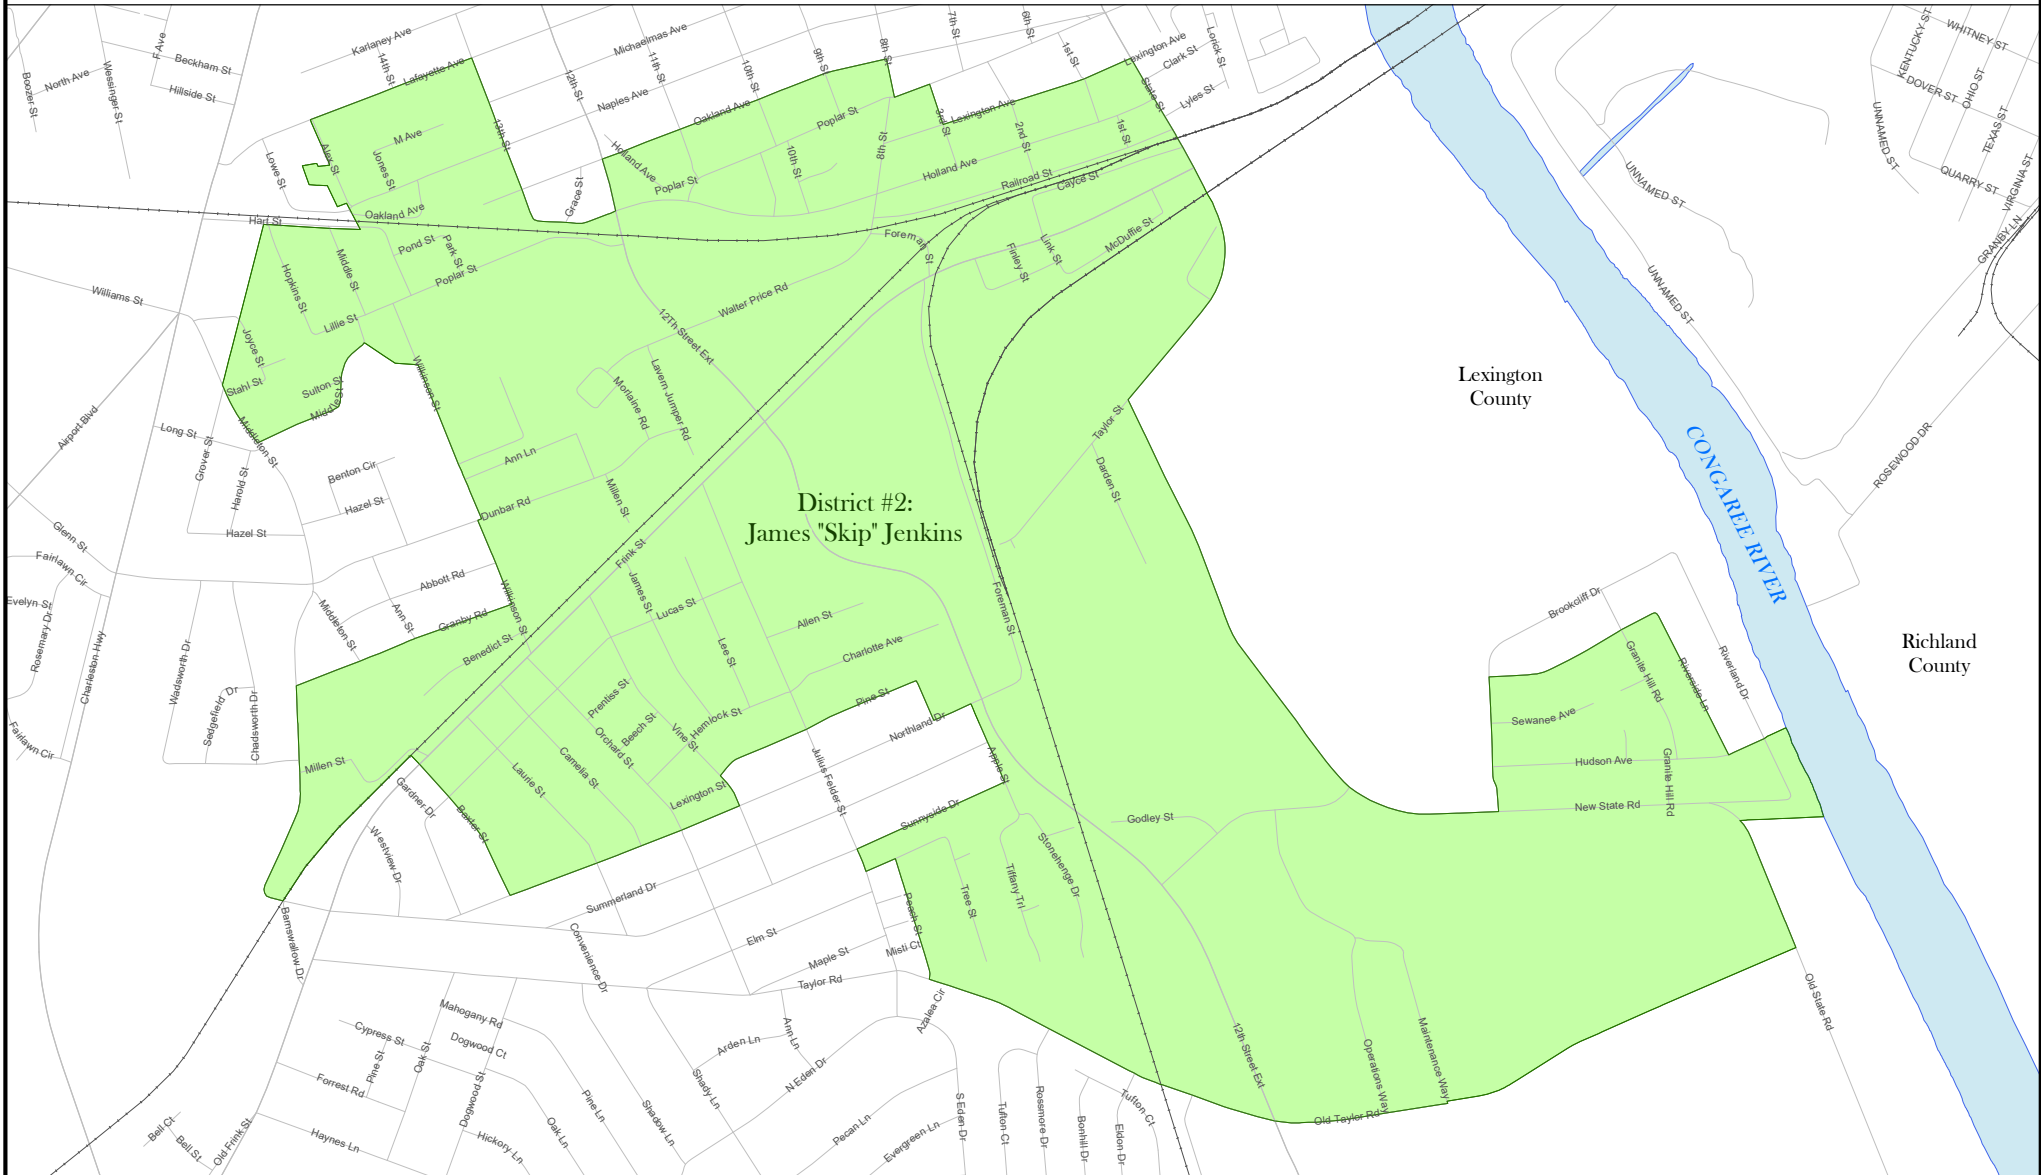

CAYCE CITY COUNCIL DISTRICT #2 MAP

REPRESENTED BY COUNCIL MEMBER JAMES "SKIP" JENKINS

- Interstate Highways
- Cayce City Council District #2: James "Skip" Jenkins
- Major Roads
- Local Roads
- Railroads

Sources: The data on this map was provided by the following sources:
The City of Cayce Utilities Department, South Carolina.
Lexington County GIS, South Carolina.

Created by the City of Cayce, 4/28/2021.