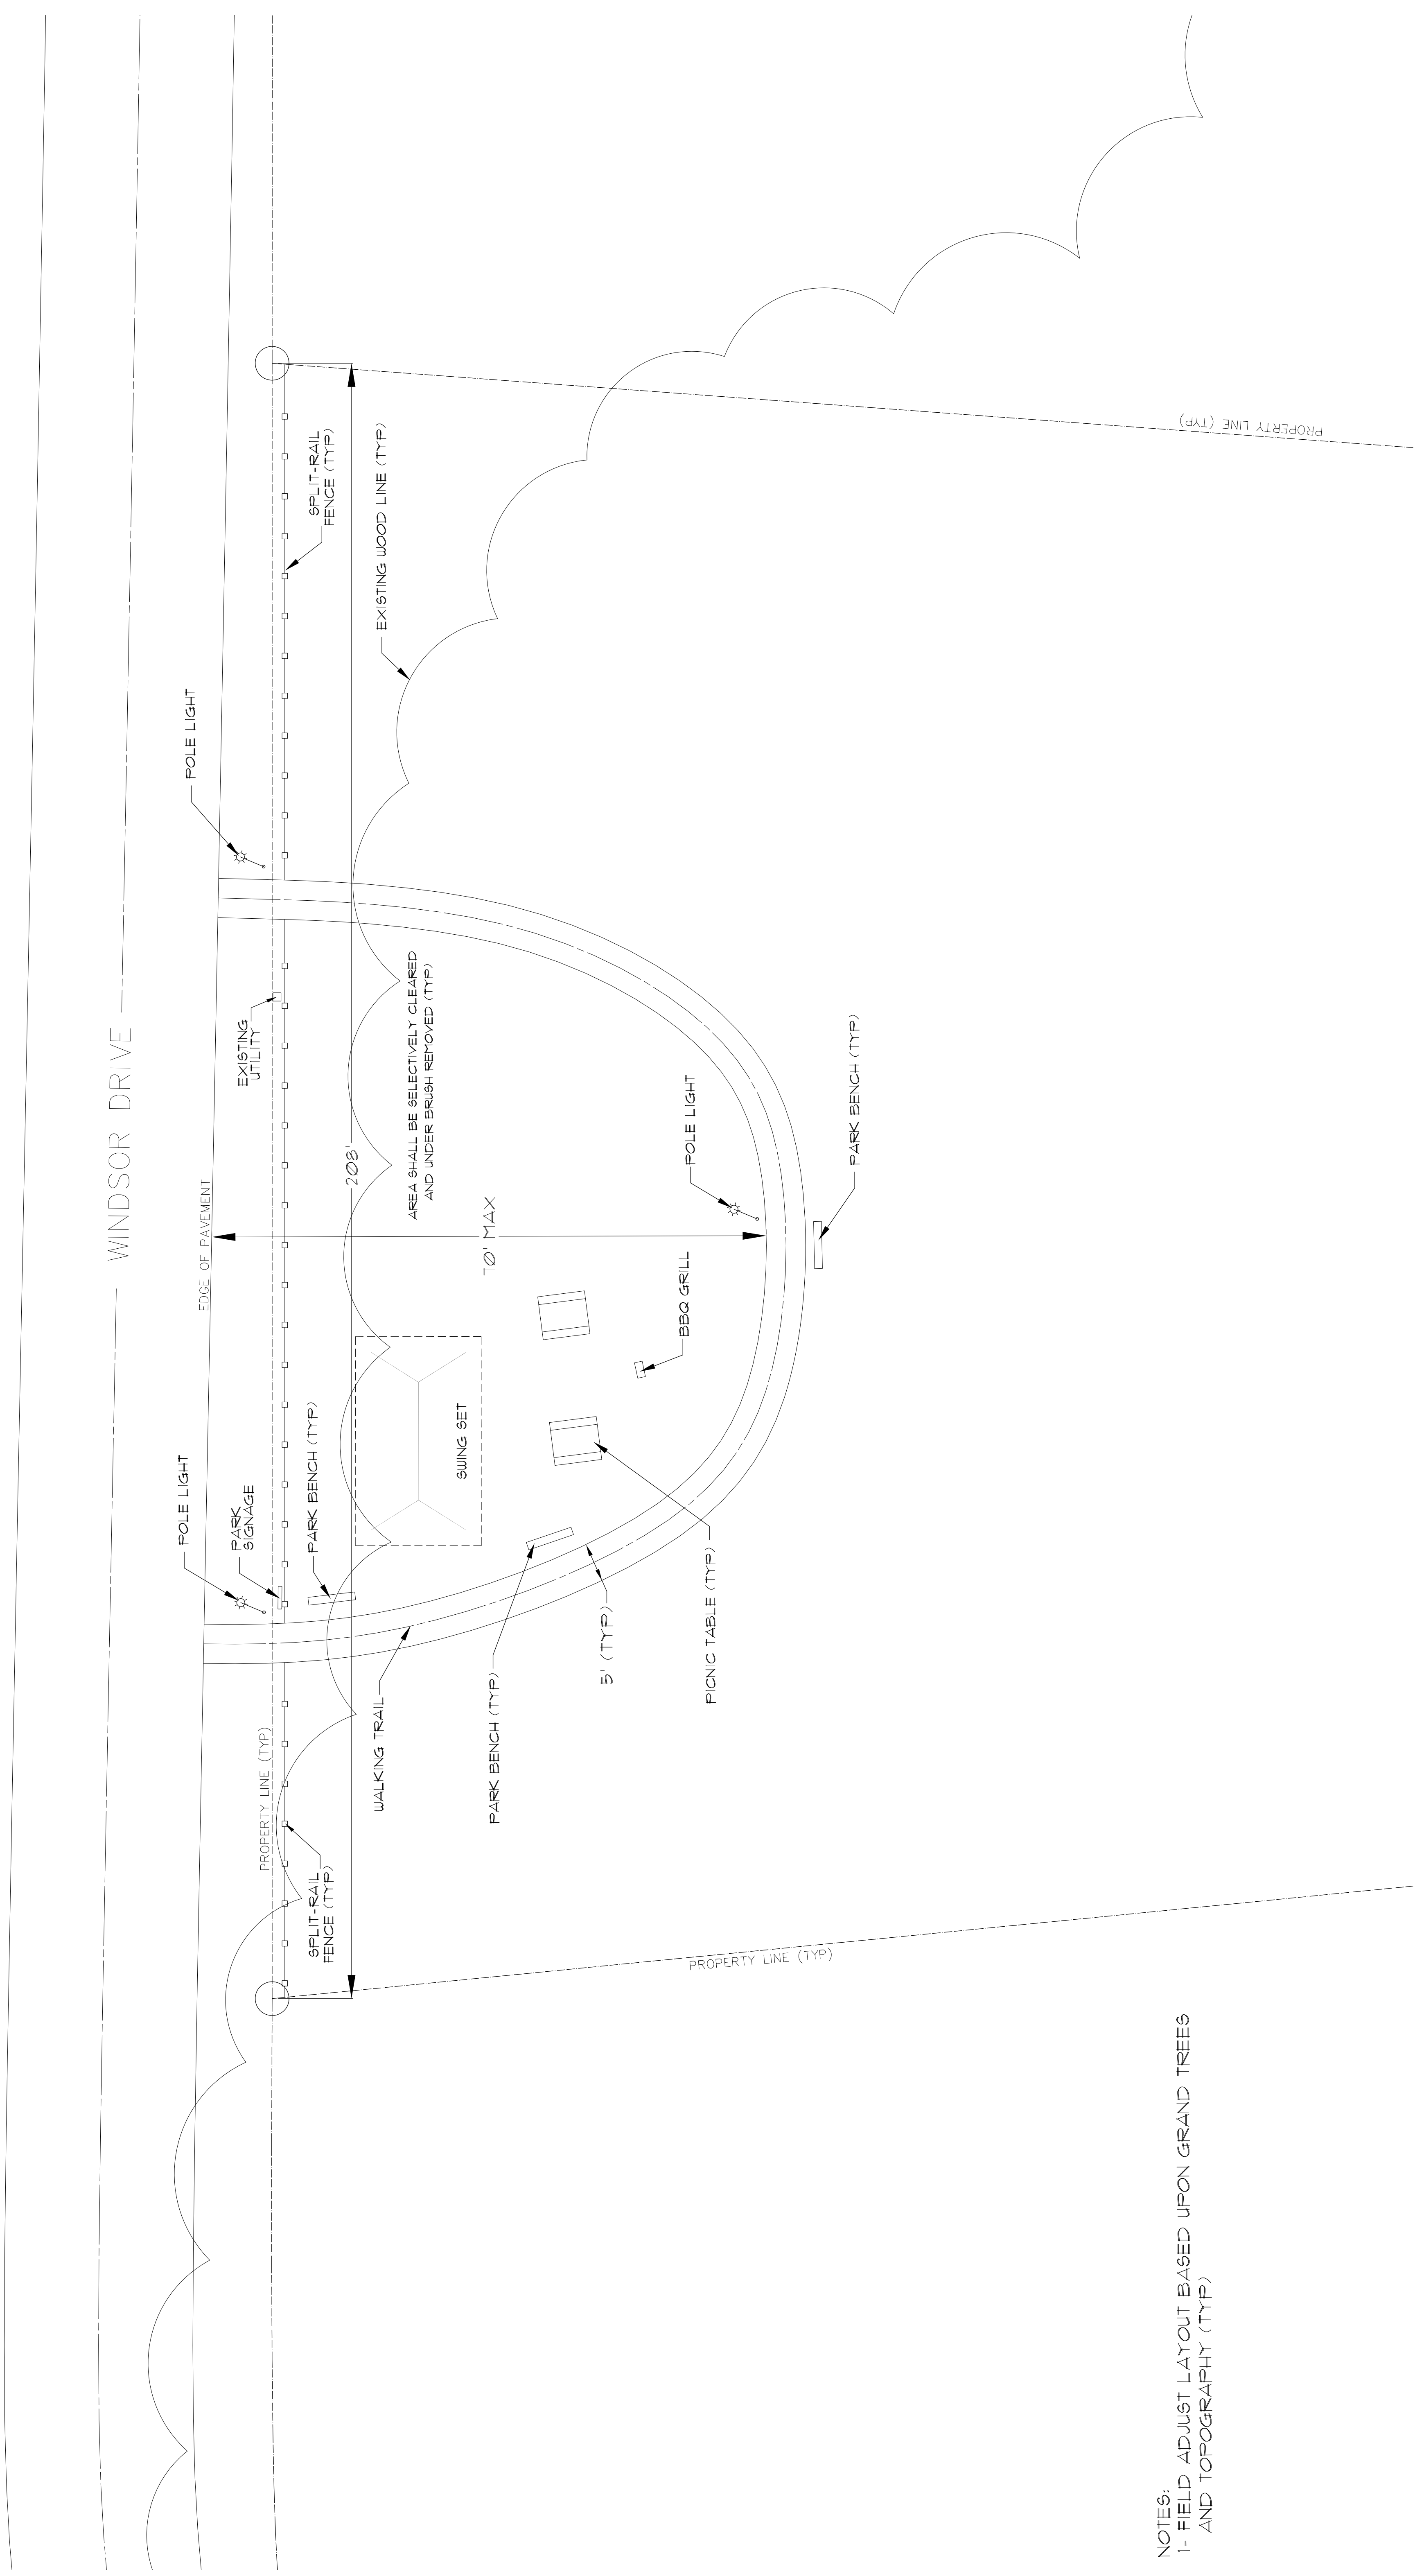

CHURCH HILL GARDEN PARK LAYOUT

Sheet
L-1
1 of 1

KBS
Kenneth B. Simmons Associates, LLC
landscape architecture & planning
3135 Milwood Avenue
Columbia, South Carolina 29205
(803) 254-3791 FAX (803) 254-3790

NOTES:
1- FIELD ADJUST LAYOUT BASED UPON GRAND TREES
AND TOPOGRAPHY (TYP)

CHURCH HILL GARDEN PARK

Cayce, South Carolina

DATE	2/25/03
PROJ. NO.	2071
DRAWN	JBS
CHECKED	
REVISIONS	