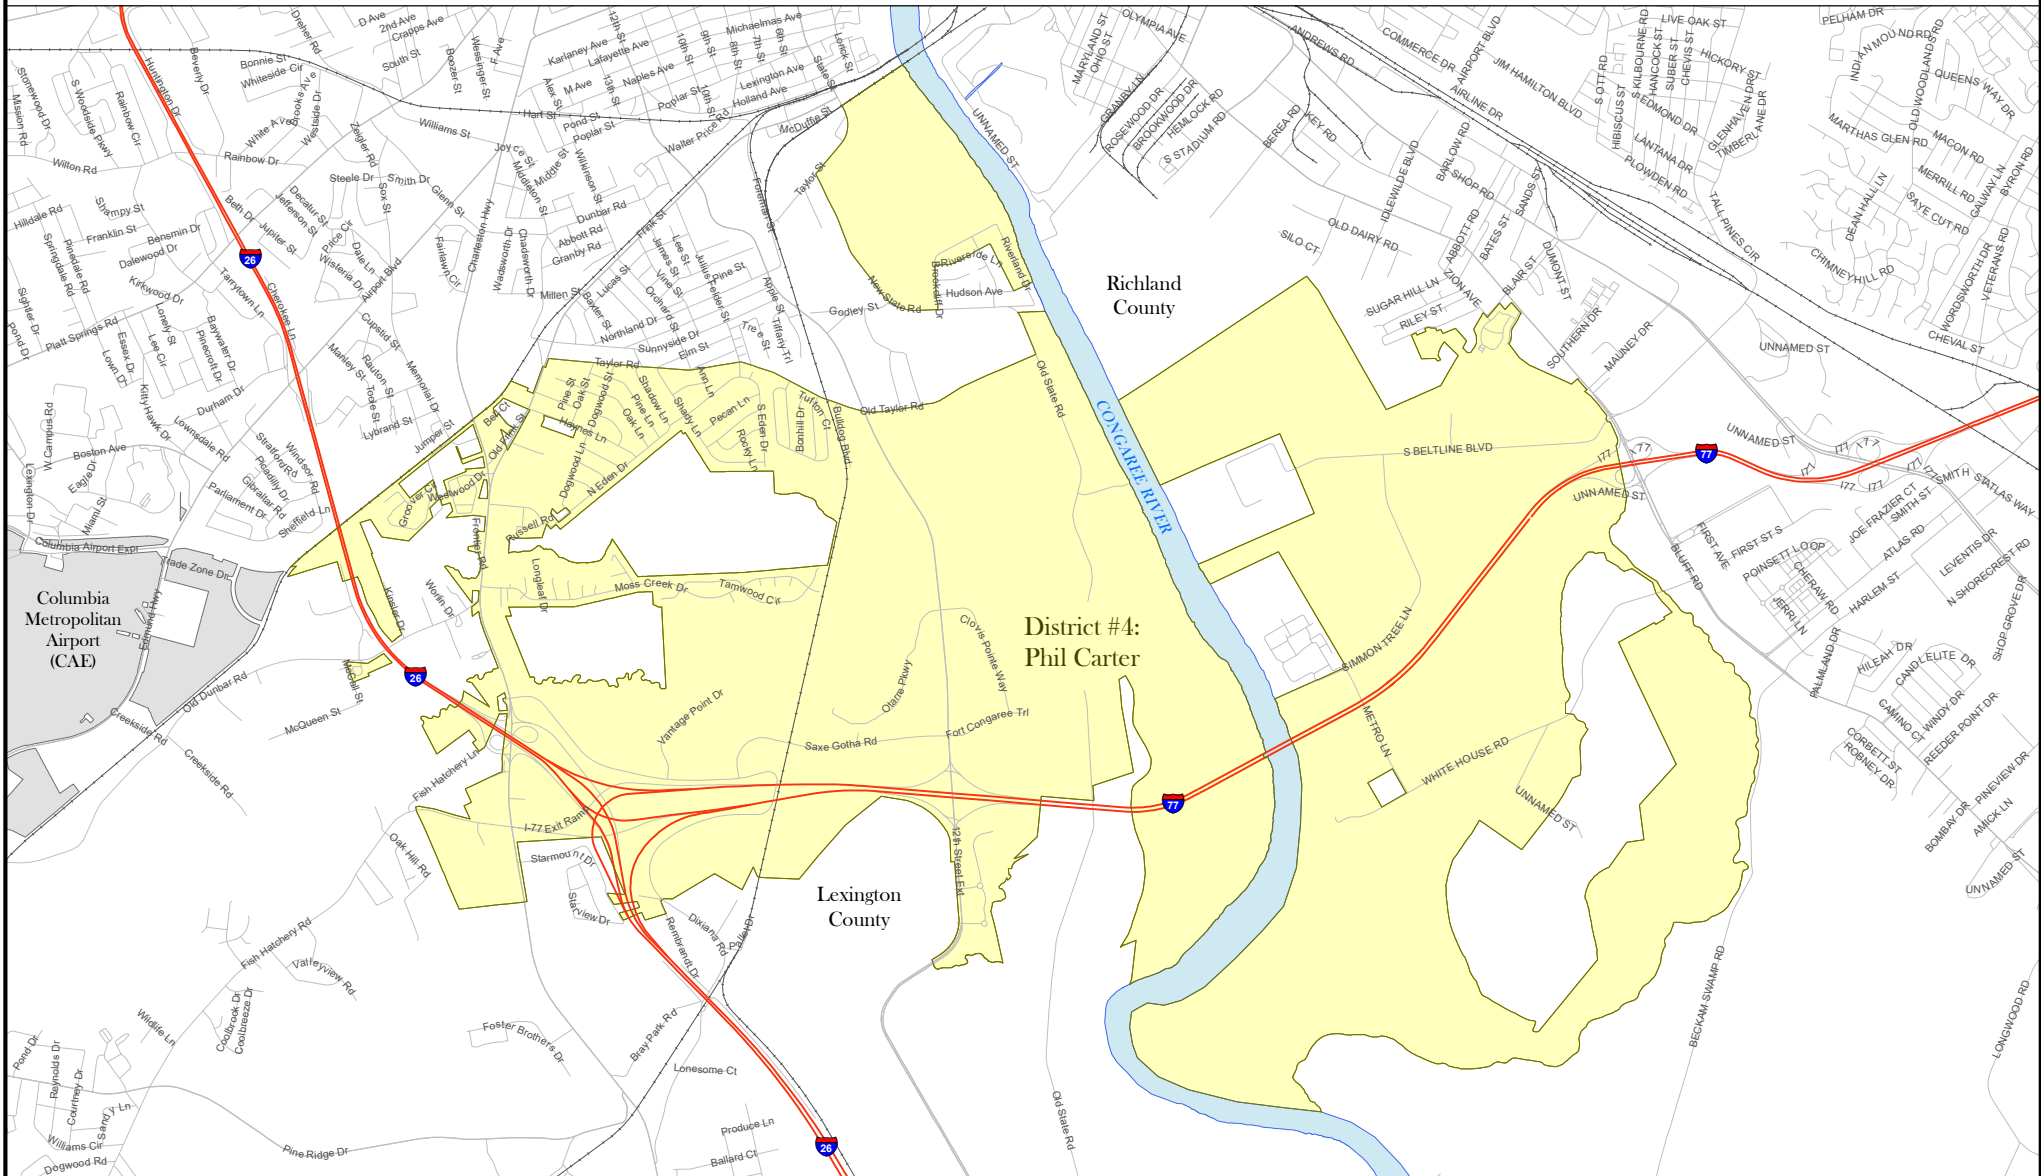

CAYCE CITY COUNCIL DISTRICT #4 MAP

REPRESENTED BY COUNCIL MEMBER PHIL CARTER

- Interstate Highways
- Cayce City Council District #4: Phil Carter
- Major Roads
- Local Roads
- Railroads

Sources: The data on this map was provided by the following sources:
The City of Cayce Utilities Department, South Carolina.
Lexington County GIS, South Carolina.

Created by the City of Cayce, 4/28/2021.