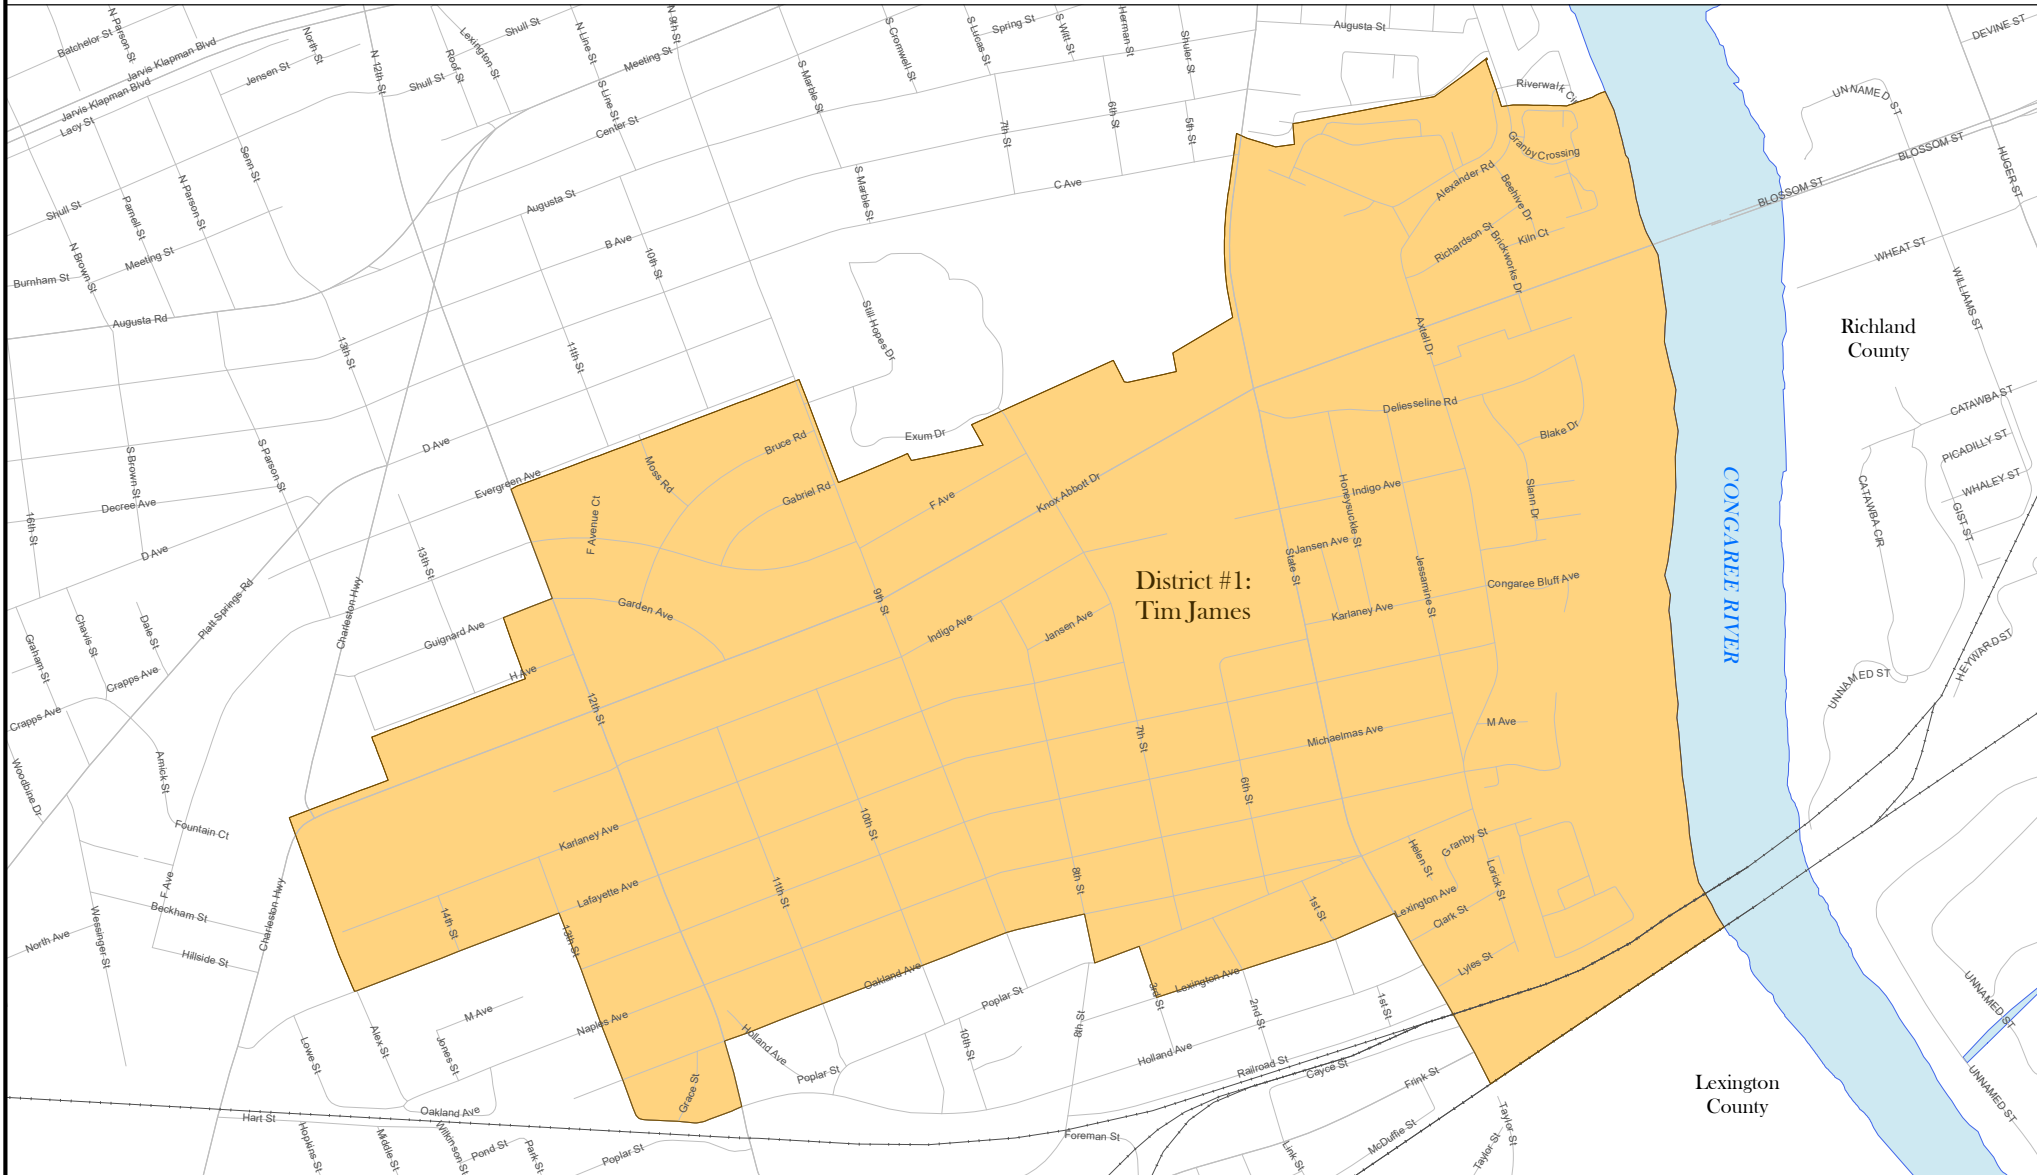

CAYCE CITY COUNCIL DISTRICT #1 MAP

REPRESENTED BY COUNCIL MEMBER TIM JAMES

- Interstate Highways
- Cayce City Council District #1: Tim James
- Major Roads
- Local Roads
- Railroads

Sources: The data on this map was provided by the following sources:
The City of Cayce Utilities Department, South Carolina.
Lexington County GIS, South Carolina.

Created by the City of Cayce, 4/28/2021.