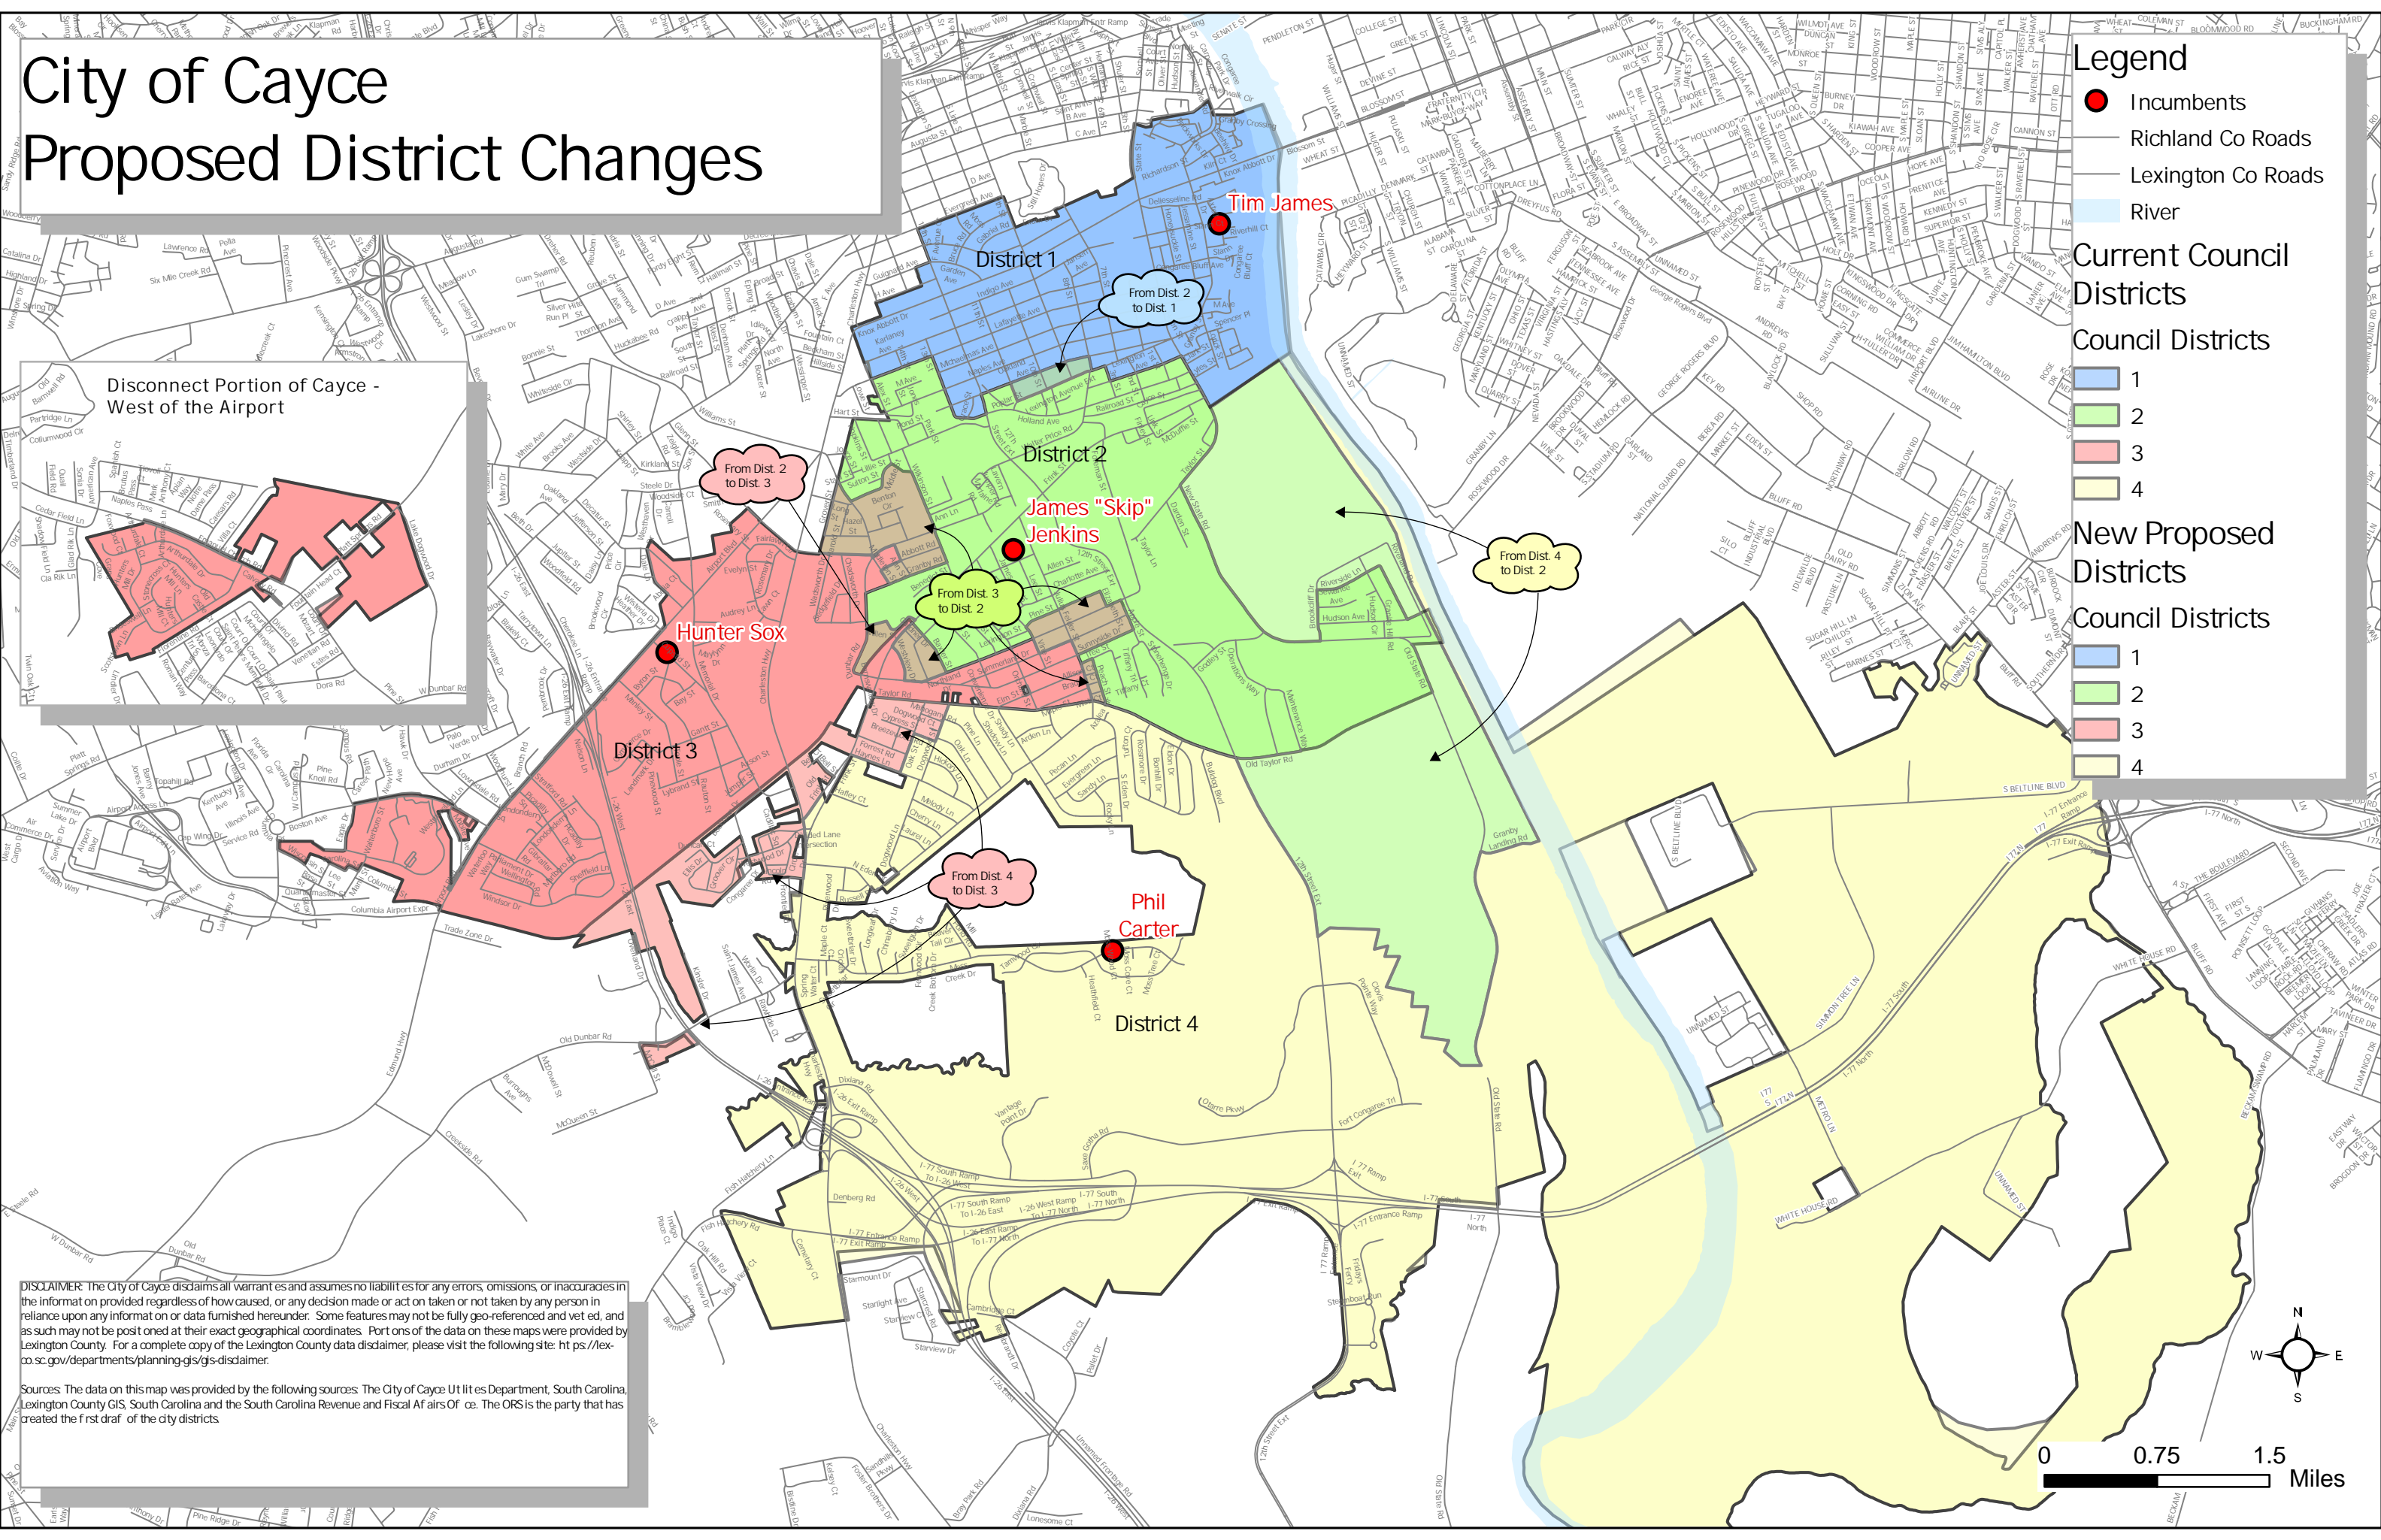

City of Cayce Proposed District Changes

Legend

- Incumbents
- Richland Co Roads
- Lexington Co Roads
- River

Current Council Districts

Council Districts

- 1
- 2
- 3
- 4

New Proposed Districts

Council Districts

- 1
- 2
- 3
- 4

DISCLAIMER: The City of Cayce disclaims all warranties and assumes no liabilities for any errors, omissions, or inaccuracies in the information provided regardless of how caused, or any decision made or act taken or not taken by any person in reliance upon any information or data furnished hereunder. Some features may not be fully geo-referenced and vetted, and as such may not be positioned at their exact geographical coordinates. Portions of the data on these maps were provided by Lexington County. For a complete copy of the Lexington County data disclaimer, please visit the following site: <http://lex-co.sc.gov/departments/planning-gis/gis-disclaimer>.

Sources: The data on this map was provided by the following sources: The City of Cayce Utilities Department, South Carolina, Lexington County GIS, South Carolina and the South Carolina Revenue and Fiscal Affairs Office. The ORS is the party that has created the first draft of the city districts.