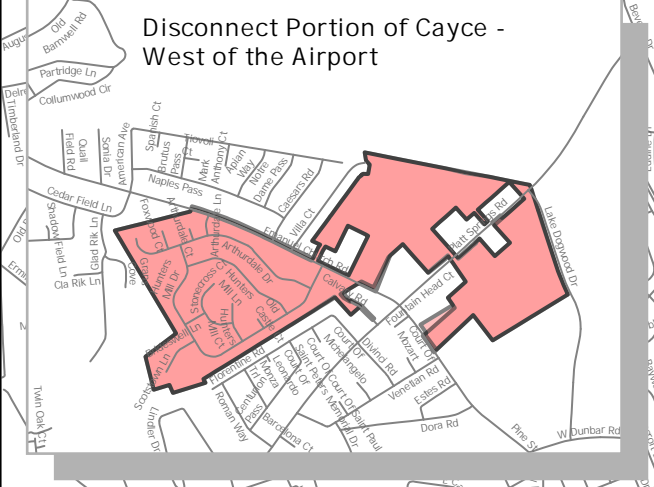

City of Cayce Proposed District Changes

Legend

- Incumbents
- Richland Co Roads
- Lexington Co Roads
- River

Current Council Districts

Council Districts

- 1
- 2
- 3
- 4

New Proposed Districts

Council Districts

- 1
- 2
- 3
- 4

DISCLAIMER: The City of Cayce disclaims all warranties and assumes no liabilities for any errors, omissions, or inaccuracies in the information provided regardless of how caused, or any decision made or act taken or not taken by any person in reliance upon any information or data furnished hereunder. Some features may not be fully geo-referenced and vetted, and as such may not be positioned at their exact geographical coordinates. Portions of the data on these maps were provided by Lexington County. For a complete copy of the Lexington County data disclaimer, please visit the following site: <http://lex-co.sc.gov/departments/planning-gis/gis-disclaimer>.

Sources: The data on this map was provided by the following sources: The City of Cayce Utilities Department, South Carolina, Lexington County GIS, South Carolina and the South Carolina Revenue and Fiscal Affairs Office. The ORS is the party that has created the first draft of the city districts.