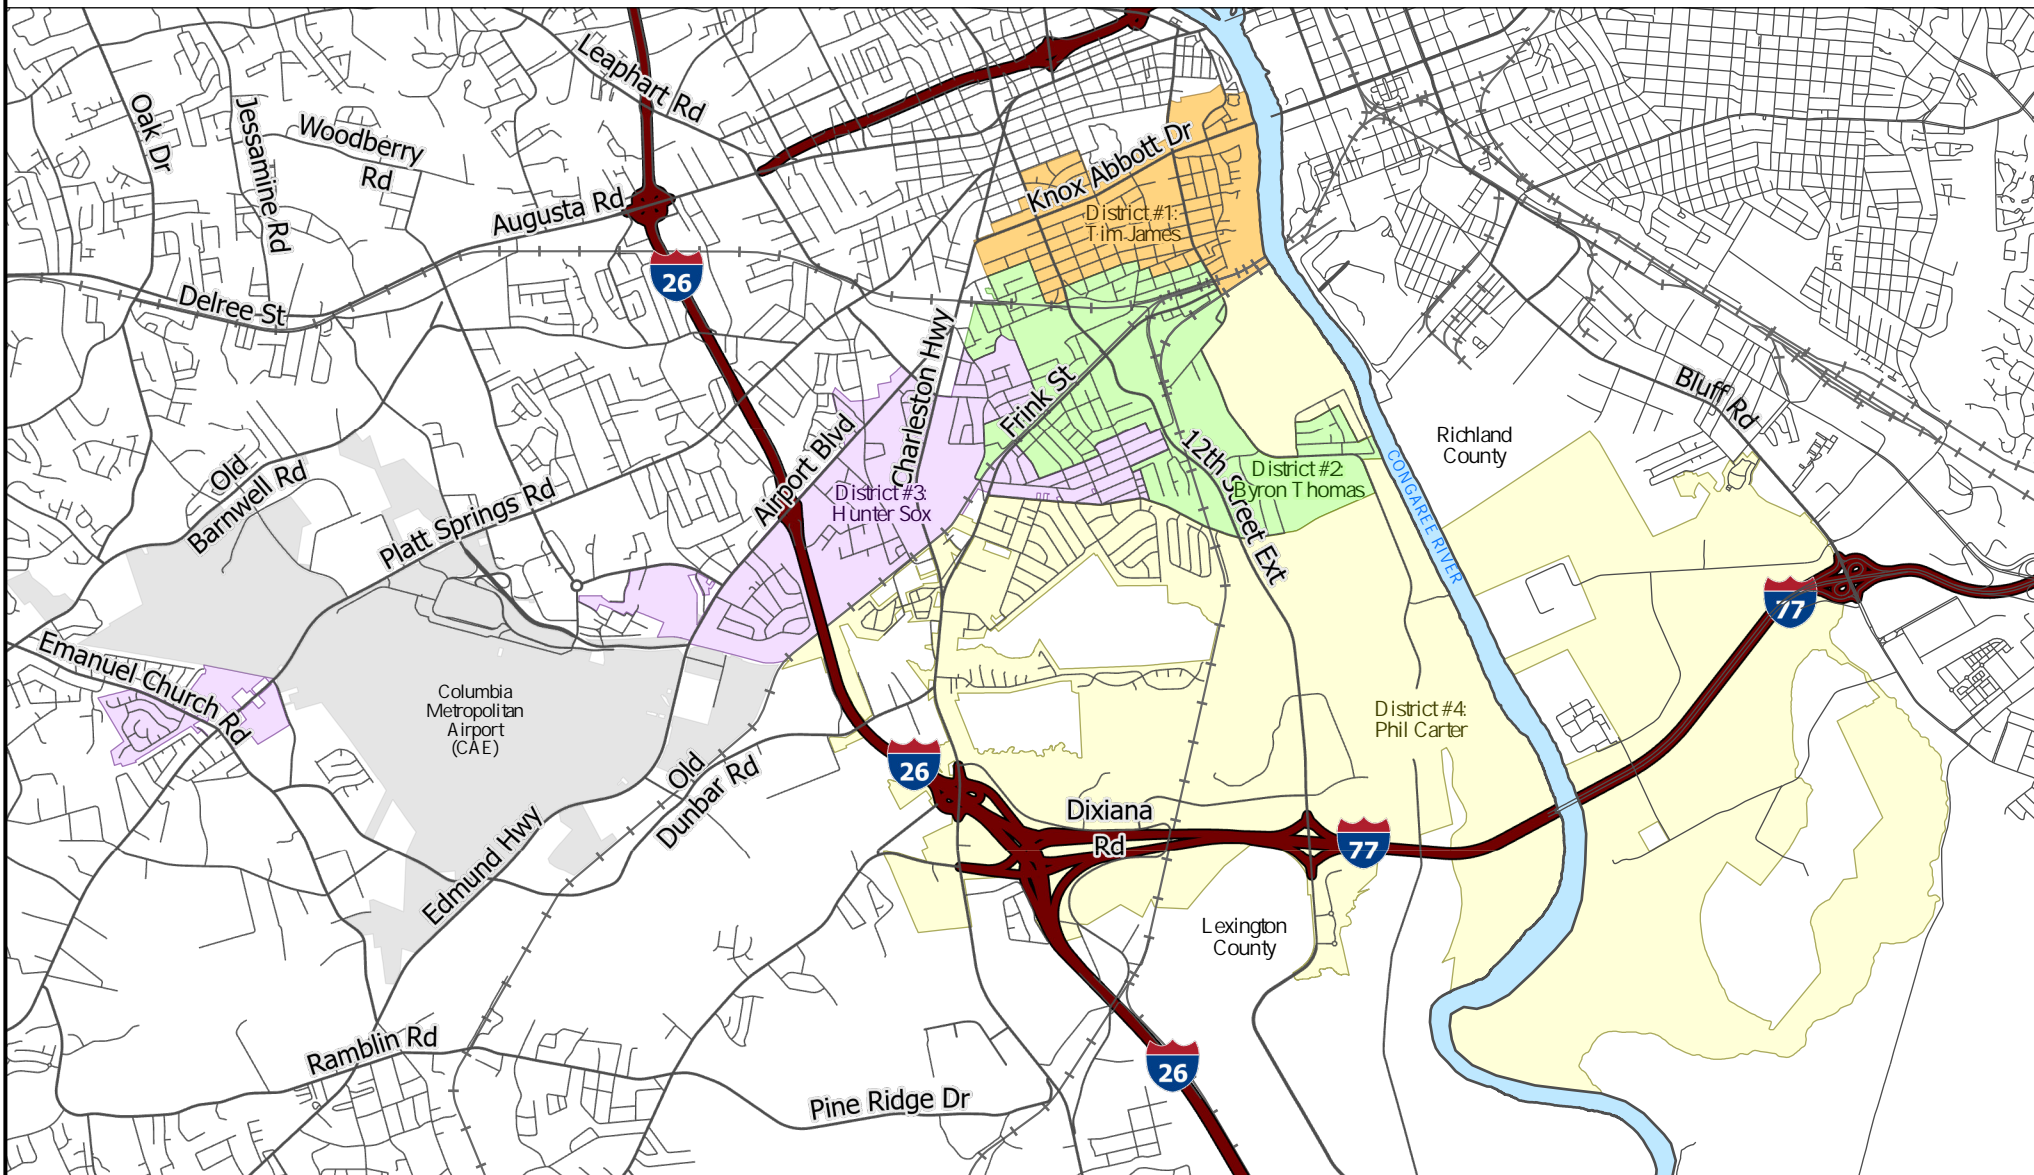

CAYCE CITY COUNCIL DISTRICTS MAP

AS OF 2/20/2024; ALSO SHOWING COLUMBIA METROPOLITAN AIRPORT (CAE)

	Interstate Highways		Cayce City Council District # 1: Tim James
	Major Roads		Cayce City Council District # 2: James "Skip" Jenkins
	Local Roads		Cayce City Council District # 3: Ann Bailey-Robinson
	Railroads		Cayce City Council District # 4: Phil Carter

Sources: The data on this map was provided by the following sources:
The City of Cayce Utilities Department, South Carolina.
Lexington County GIS, South Carolina.

Created by the City of Cayce, 2/20/2024.